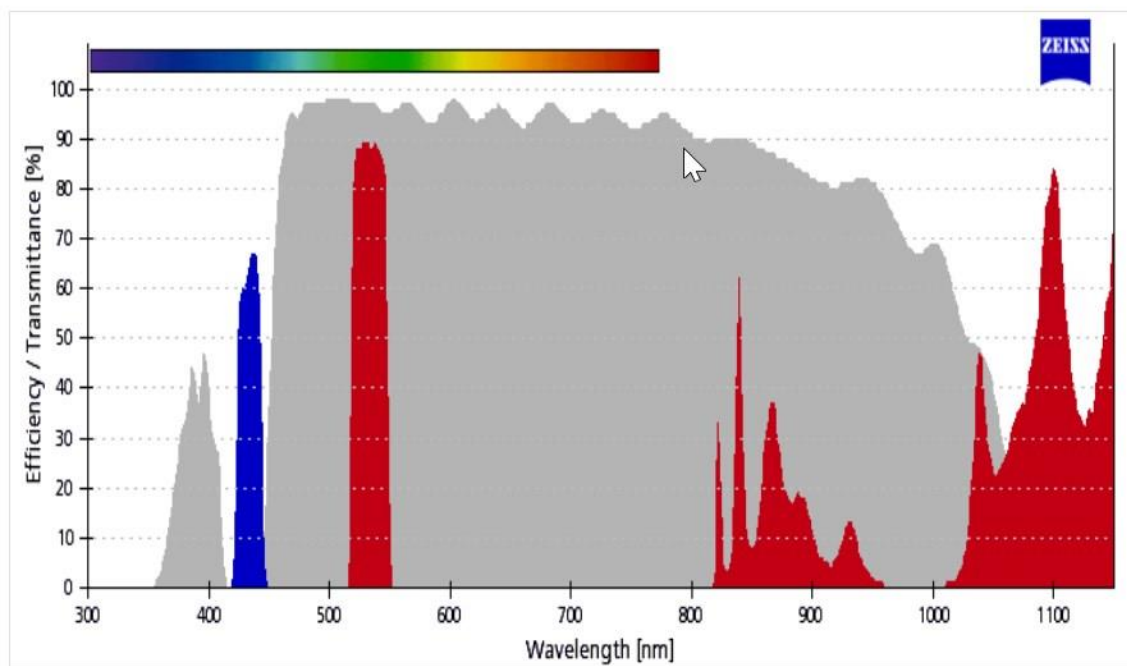

Filter Set 48

Item Number 000000-1196-684

i Important Note

Additional components can affect the efficiency.
Please also note that the illustration is average.

Filter Set 48

Excitation BP 436/20

Beamsplitter FT 455

Emission BP 535/30