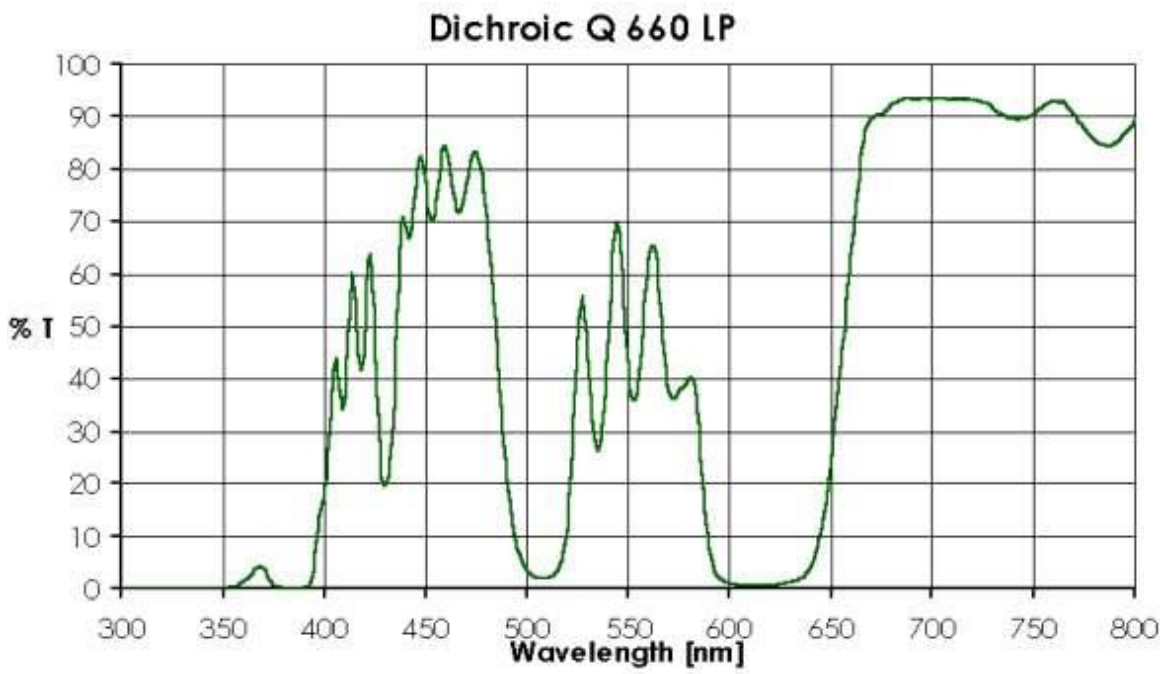

628/40 BrightLine HC

Emitter HQ 700/75