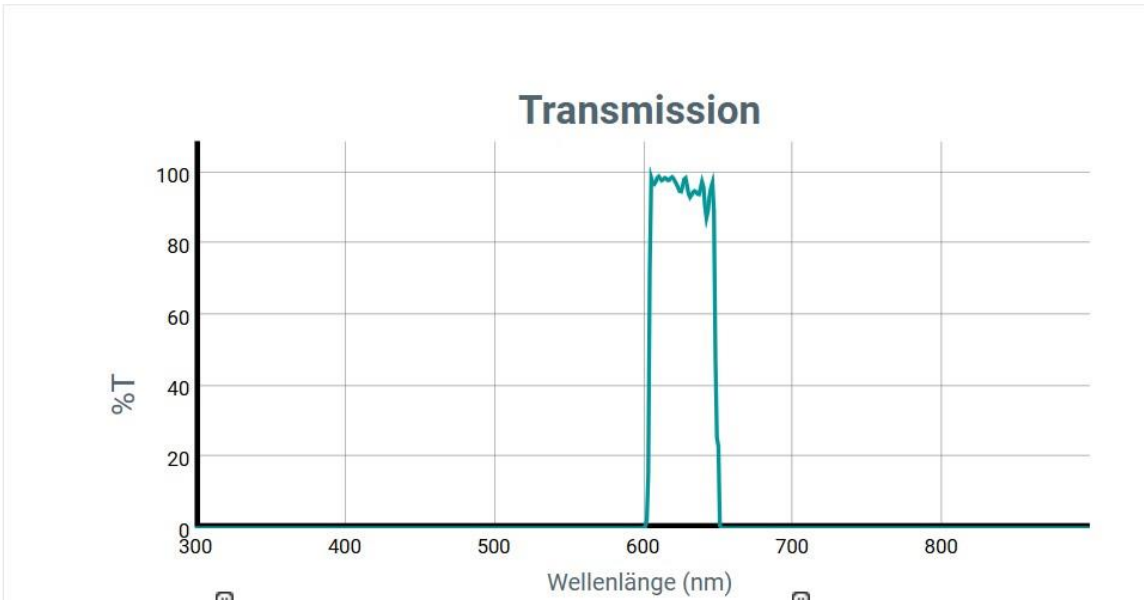

628/40 BrightLine HC

Emitter HQ 700/75