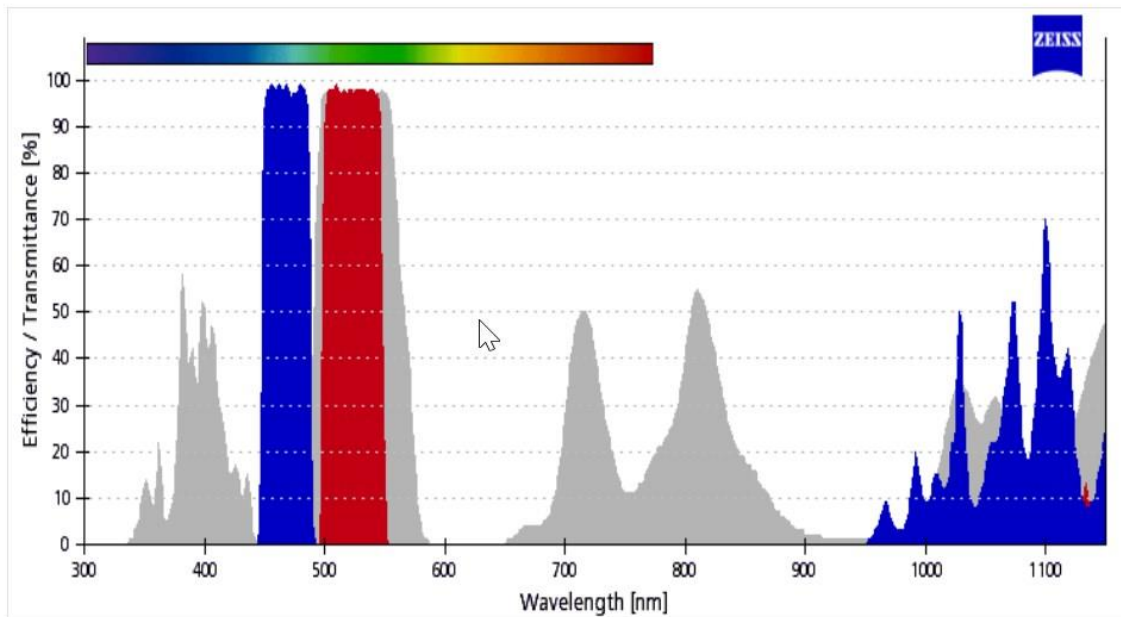

## Filter Set 38 HE

Item Number 489038-9901-000

### **i** Important Note

Additional components can affect the efficiency. Please also note that the illustration is average.

Filter Set 38 HE

■ Excitation BP 470/40 (HE)

■ Beamsplitter FT 495 (HE)

■ Emission BP 525/50 (HE)