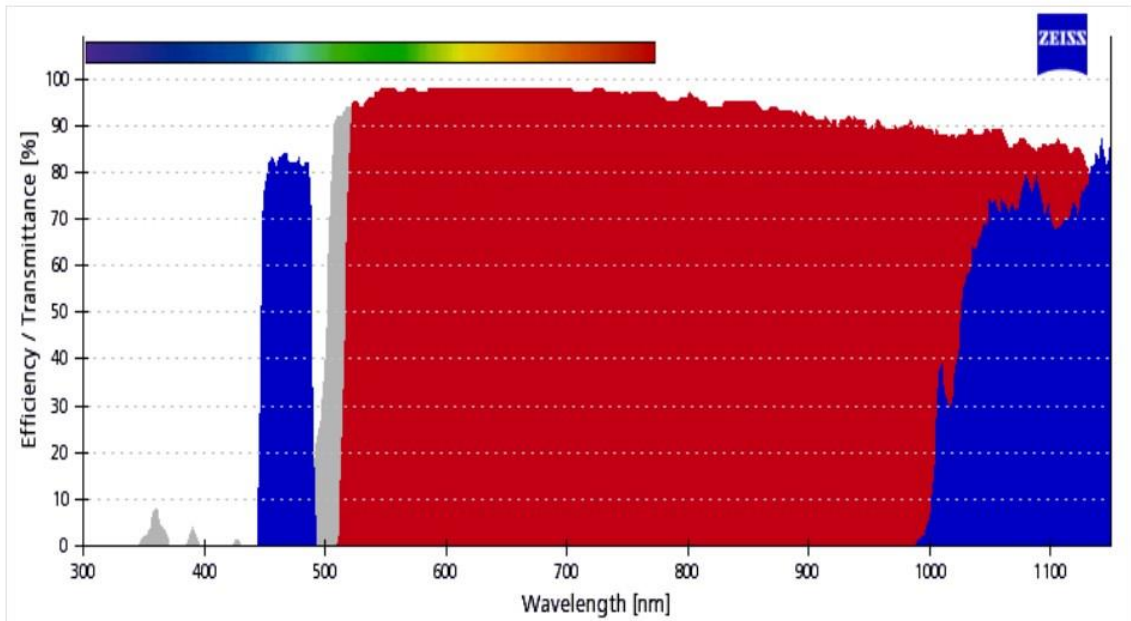

## Filter Set 09

Item Number 488009-9901-000

### **i** Important Note

Additional components can affect the efficiency. Please also note that the illustration is average.

Filter Set 09

Excitation BP 450-490

Beamsplitter FT 510

Emission LP 515

## Filter set 15 488015 - 0000

excitation: BP 546 / 12

beamsplitter: FT 580

emission: LP 590

(typical curves)