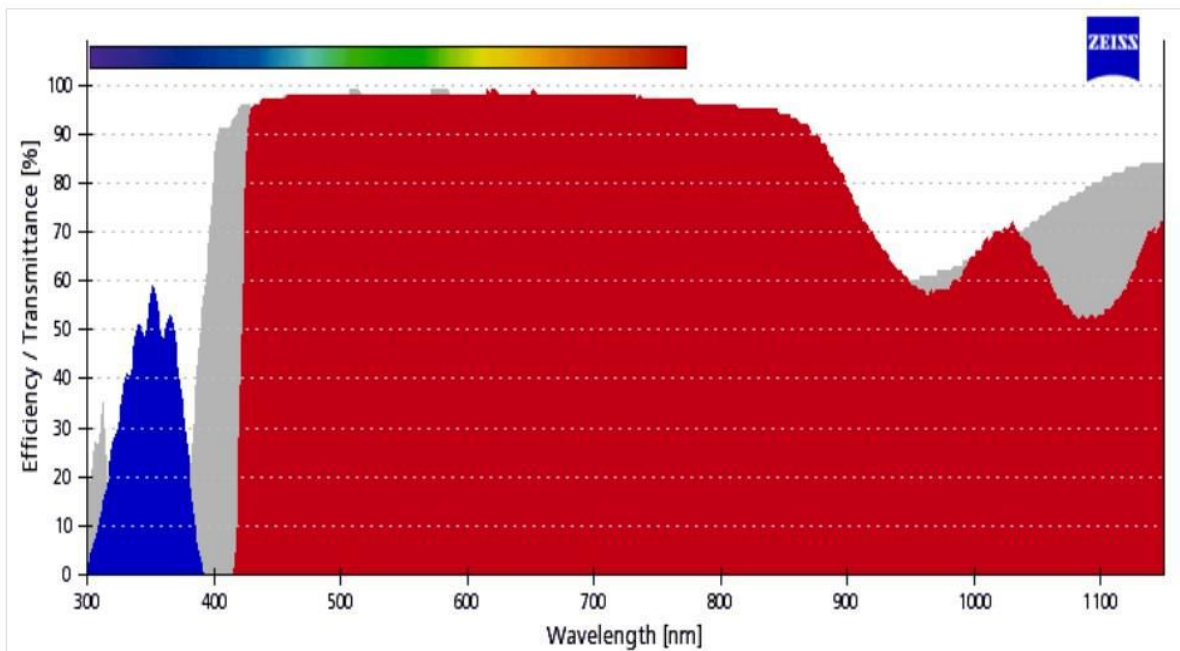

Filter set 46

1196-681

excitation: BP 500/20
 beamsplitter: FT 515
 emission: BP 535/30
 (typical curves)

Filter Set 02

Item Number 488002-9901-000

ⓘ Important Note

Additional components can affect the efficiency. Please also note that the illustration is average.

Filter Set

Excitation

Beamsplitter

Emission