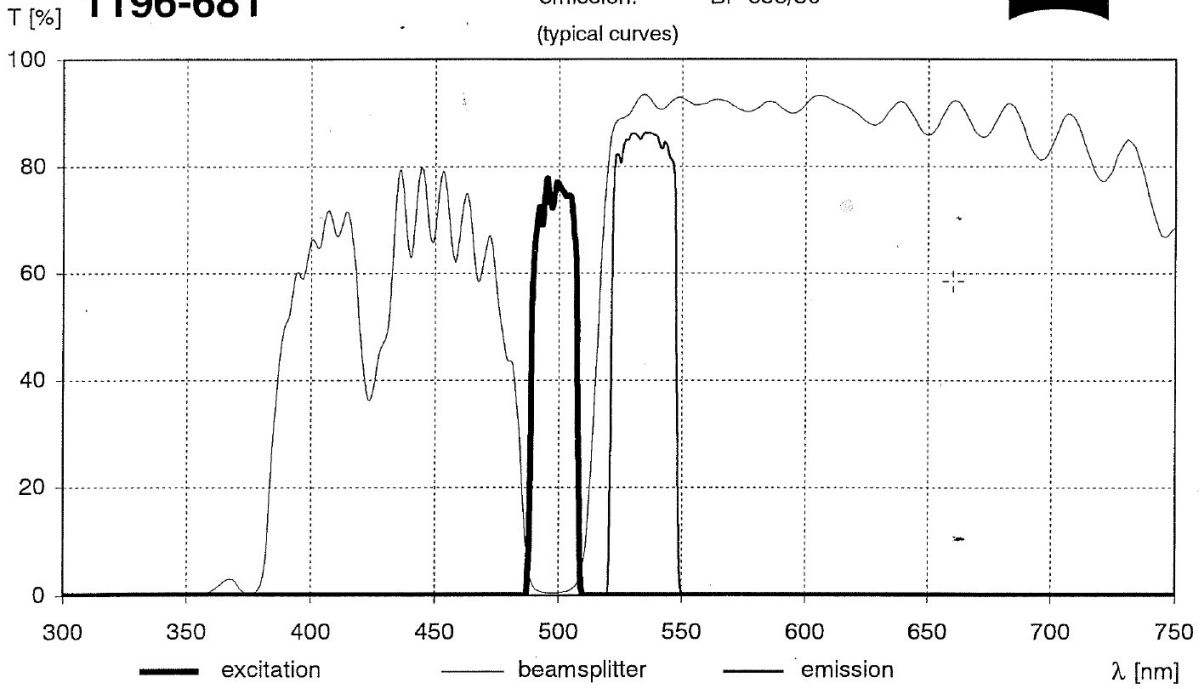

Filter set 46

1196-681

excitation: BP 500/20
 beamsplitter: FT 515
 emission: BP 535/30
 (typical curves)

Filter Set 02

Item Number 488002-9901-000

ⓘ Important Note

Additional components can affect the efficiency. Please also note that the illustration is average.

Filter Set

Excitation

Beamsplitter

Emission