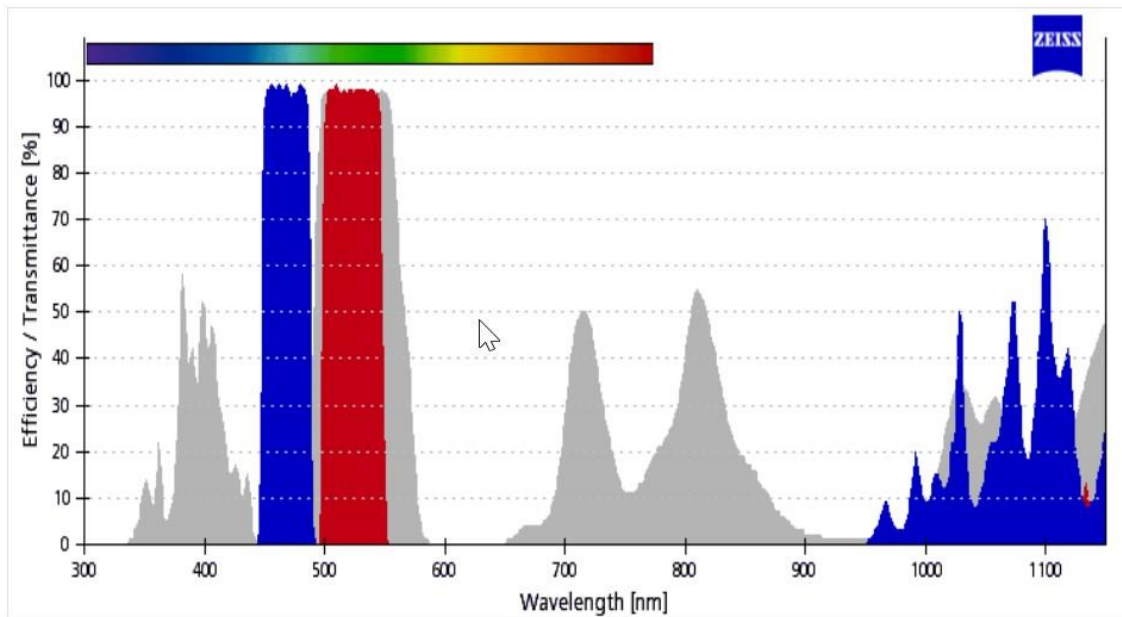

Filter Set 38 HE

Item Number 489038-9901-000

i Important Note

Additional components can affect the efficiency. Please also note that the illustration is average.

Filter Set 38 HE

■ Excitation BP 470/40 (HE)

■ Beamsplitter FT 495 (HE)

■ Emission BP 525/50 (HE)