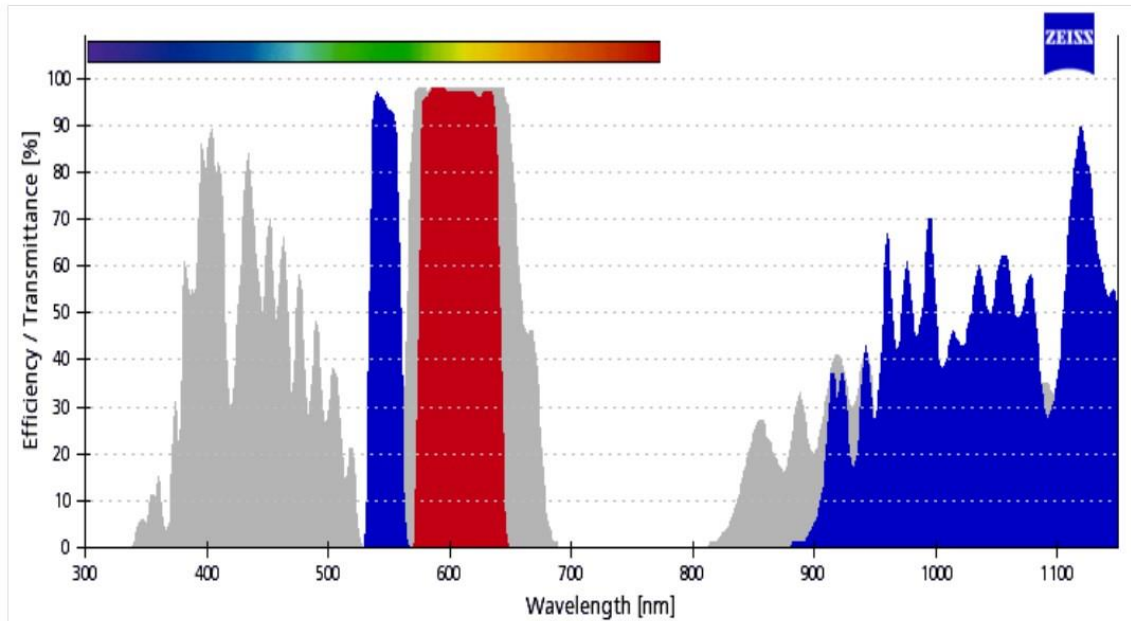

Filter Set 43 HE

Item Number 489043-9901-000

i Important Note

Additional components can affect the efficiency. Please also note that the illustration is average.

Filter Set 43 HE

■ Excitation BP 550/25 (HE)

■ Beamsplitter FT 570 (HE)

■ Emission BP 605/70 (HE)