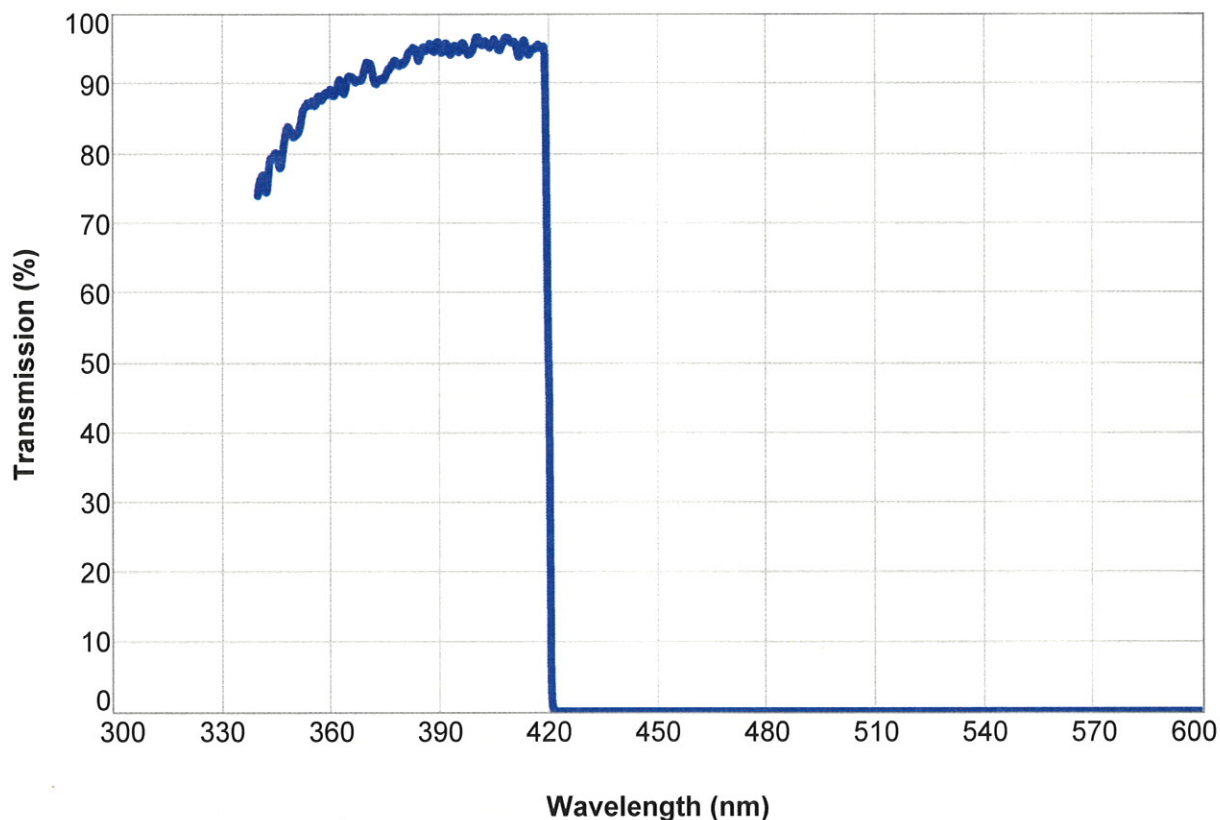

#212

Transmission Scan

Semrock Part Number: **FF01-424/SP**

Lot Number: **914126-914127**

Note: measurement taken at normal incidence.

Eingebaut als Cleaning-Filter in Nr. 212 Imaging

The graph above is representative of the coating lot from which your filter was manufactured. The spectrum of your actual filter(s) might differ slightly within manufacturing tolerances and is certified to meet all optical specifications as detailed in the Semrock online catalog or in the associated custom specification drawing.