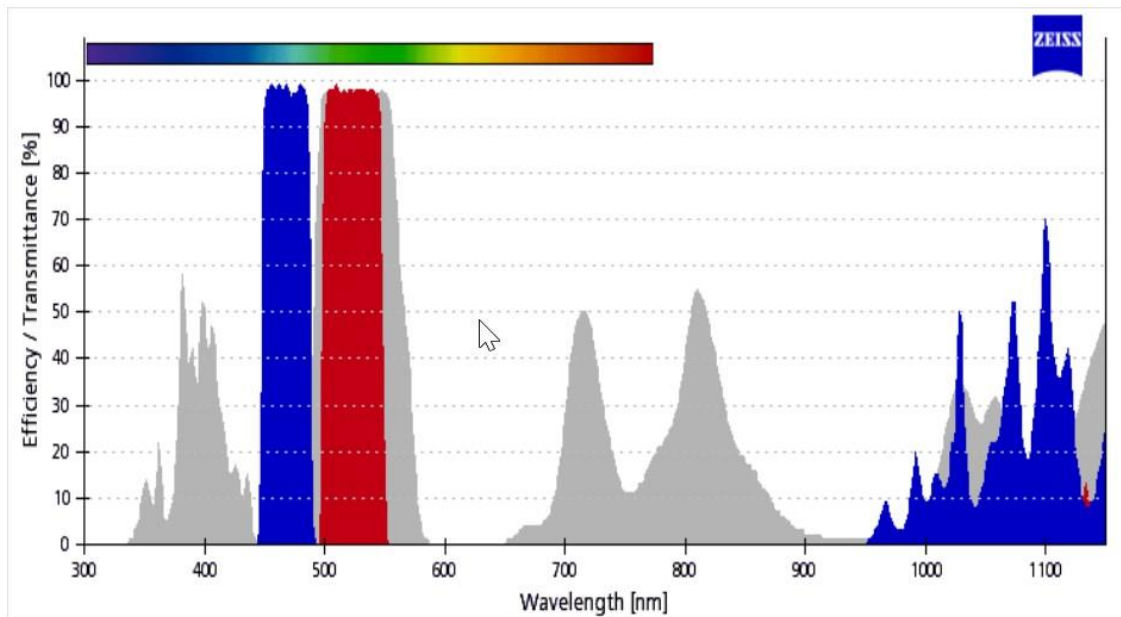

Filter Set 38 HE

Item Number 489038-9901-000

i Important Note

Additional components can affect the efficiency. Please also note that the illustration is average.

Filter Set 38 HE

■ Excitation BP 470/40 (HE)

■ Beamsplitter FT 495 (HE)

■ Emission BP 525/50 (HE)