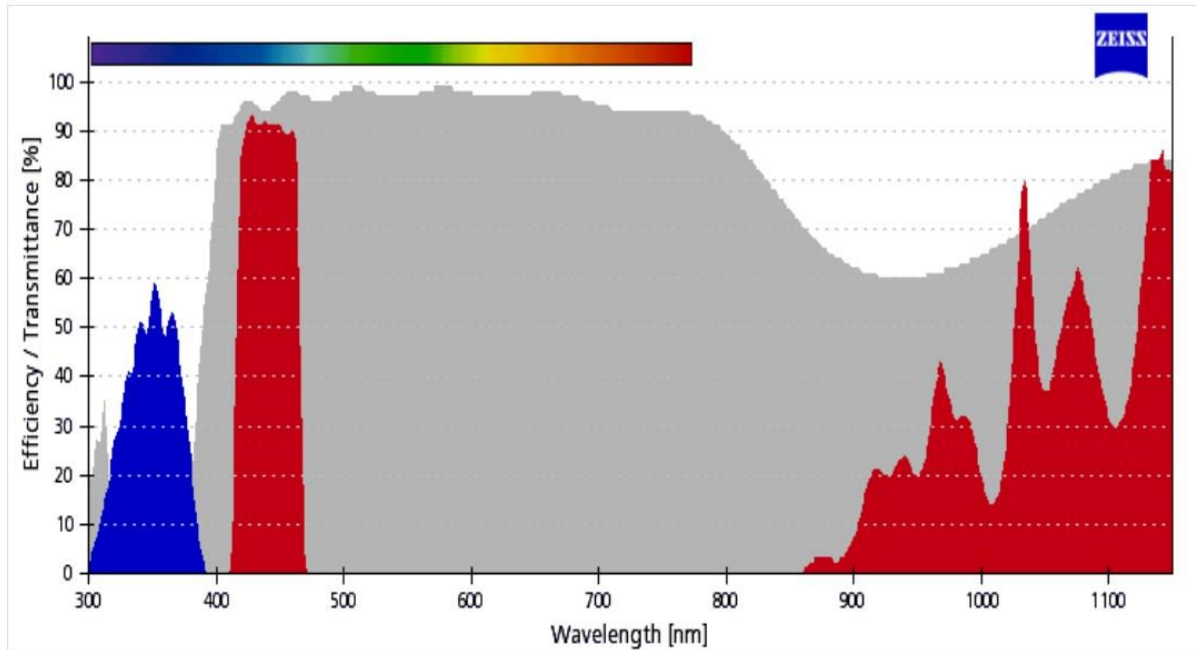

Filter Set 49

Item Number 488049-9901-000

Important Note

Additional components can affect the efficiency. Please also note that the illustration is average.

Filter Set 49

 Excitation G 365

 Beamsplitter FT 395

 Emission BP 445/50