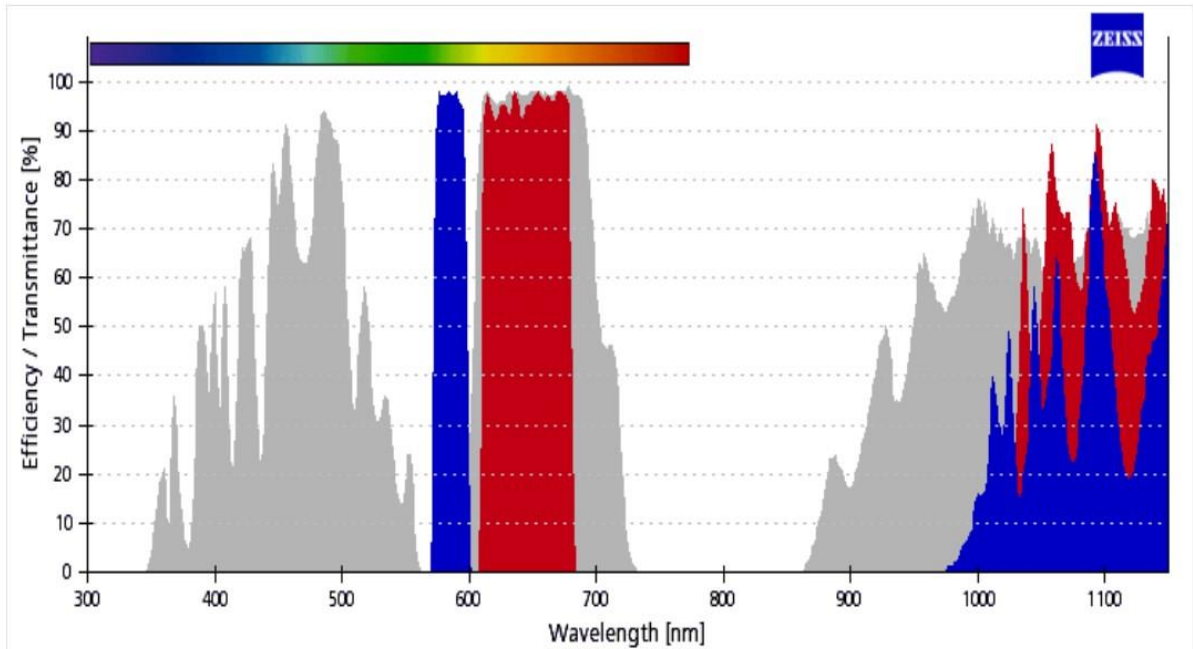

## Filter Set 64 HE

Item Number 489064-0000-000

### **i** Important Note

Additional components can affect the efficiency. Please also note that the illustration is average.

Filter Set 64 HE

■ Excitation BP 587/25 (HE)

■ Beamsplitter FT 605 (HE)

■ Emission BP 647/70 (HE)