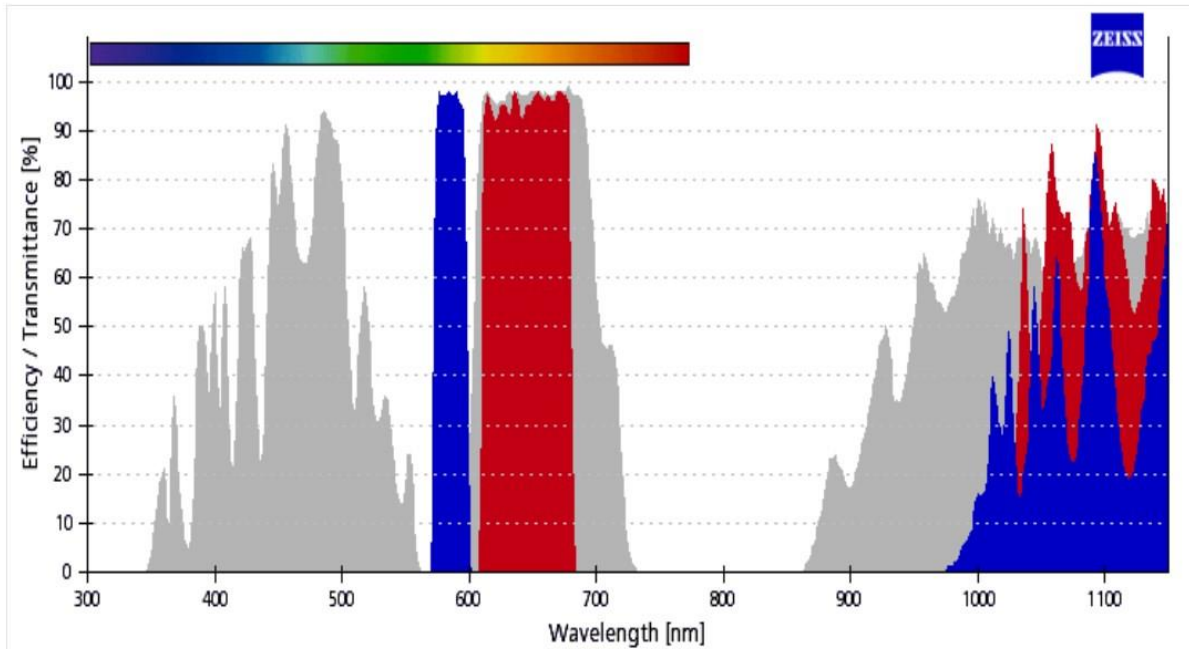

## Filter Set 64 HE

Item Number 489064-0000-000

### **i** Important Note

Additional components can affect the efficiency. Please also note that the illustration is average.

Filter Set 64 HE

■ Excitation BP 587/25 (HE)

■ Beamsplitter FT 605 (HE)

■ Emission BP 647/70 (HE)