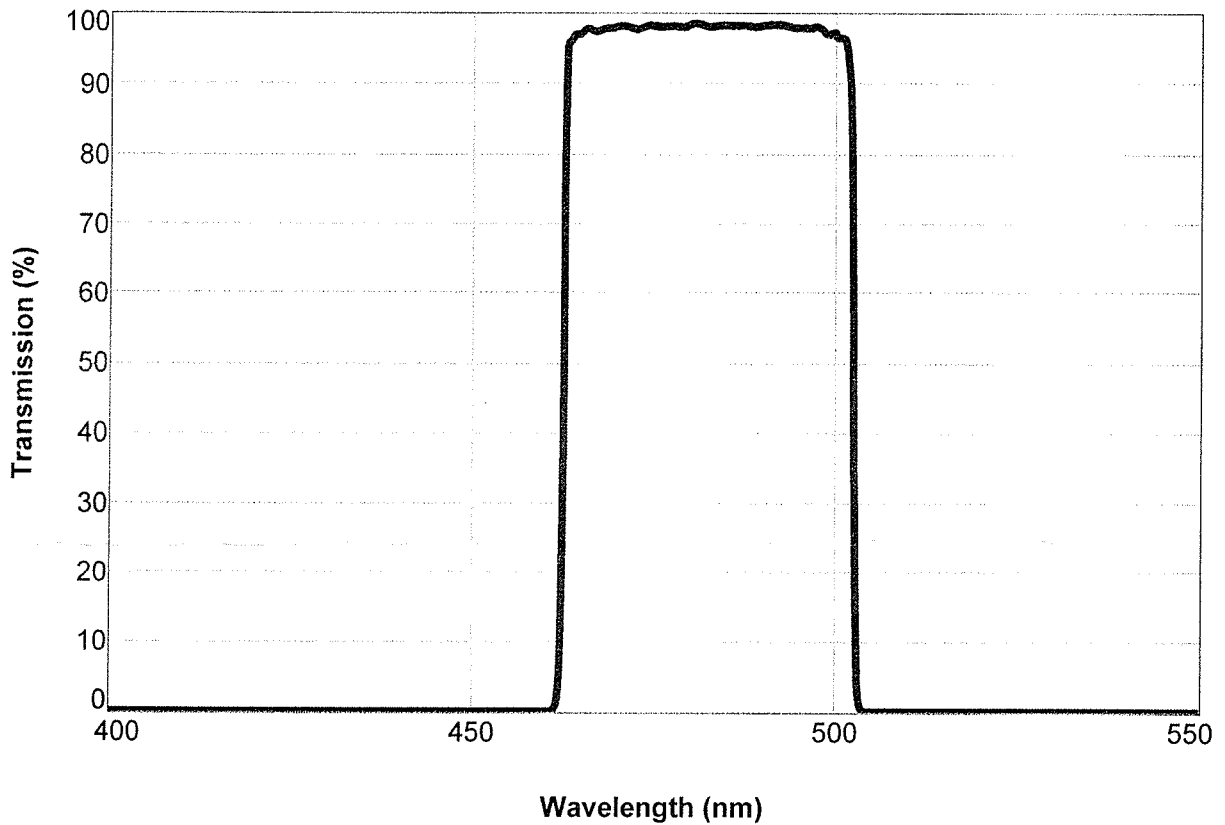

### Transmission Scan

Semrock Part Number: **FF01-482/35**

Lot Number: **114495-114497**

Note: measurement taken at normal incidence.

*The graph above is representative of the coating lot from which your filter was manufactured. The spectrum of your actual filter(s) might differ slightly within manufacturing tolerances and is certified to meet all optical specifications as detailed in the Semrock online catalog or in the associated custom specification drawing.*

### Laser Beamsplitter H 488 LPXR superflat

### Transmission Scan

Semrock Part Number: **FF01-550/49**

Lot Number: **514168**

Note: measurement accuracy is limited to about OD = 5.

*The graph above is representative of the coating lot from which your filter was manufactured. The spectrum of your actual filter(s) might differ slightly within manufacturing tolerances and is certified to meet all optical specifications as detailed in the Semrock online catalog or in the associated custom specification drawing.*