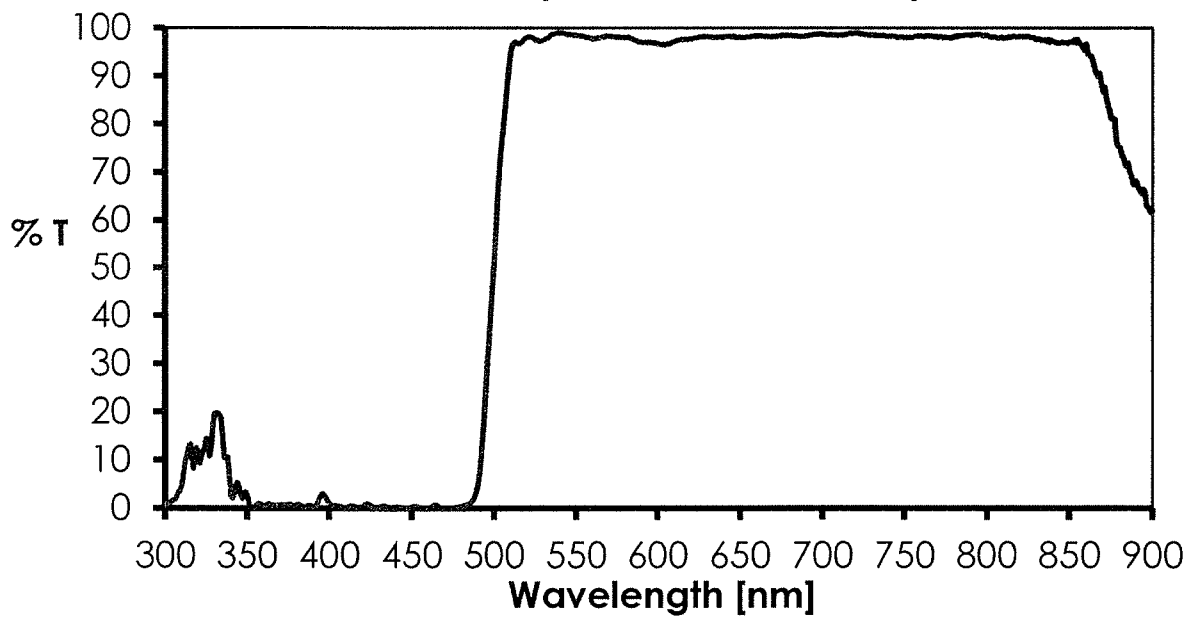

### Transmission Scan

Semrock Part Number: **FF01-482/35**

Lot Number: **114495-114497**

Note: measurement taken at normal incidence.

*The graph above is representative of the coating lot from which your filter was manufactured. The spectrum of your actual filter(s) might differ slightly within manufacturing tolerances and is certified to meet all optical specifications as detailed in the Semrock online catalog or in the associated custom specification drawing.*

### Laser Beamsplitter H 488 LPXR superflat

### Transmission Scan

Semrock Part Number: **FF01-550/49**

Lot Number: **514168**

Note: measurement accuracy is limited to about OD = 5.

*The graph above is representative of the coating lot from which your filter was manufactured. The spectrum of your actual filter(s) might differ slightly within manufacturing tolerances and is certified to meet all optical specifications as detailed in the Semrock online catalog or in the associated custom specification drawing.*