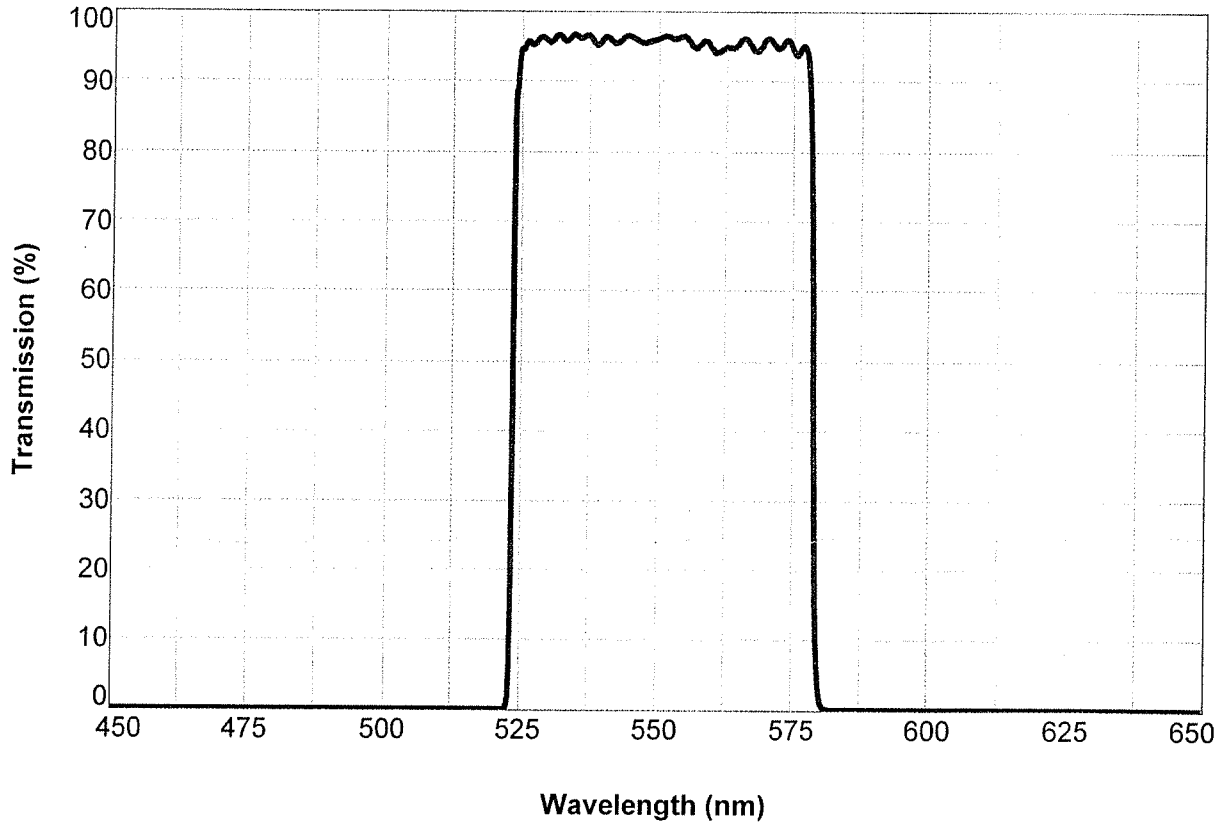

### Transmission Scan

Semrock Part Number: **FF01-482/35**

Lot Number: **114495-114497**

Note: measurement taken at normal incidence.

*The graph above is representative of the coating lot from which your filter was manufactured. The spectrum of your actual filter(s) might differ slightly within manufacturing tolerances and is certified to meet all optical specifications as detailed in the Semrock online catalog or in the associated custom specification drawing.*

### Laser Beamsplitter H 488 LPXR superflat

### Transmission Scan

Semrock Part Number: **FF01-550/49**

Lot Number: **514168**

Note: measurement accuracy is limited to about OD = 5.

*The graph above is representative of the coating lot from which your filter was manufactured. The spectrum of your actual filter(s) might differ slightly within manufacturing tolerances and is certified to meet all optical specifications as detailed in the Semrock online catalog or in the associated custom specification drawing.*